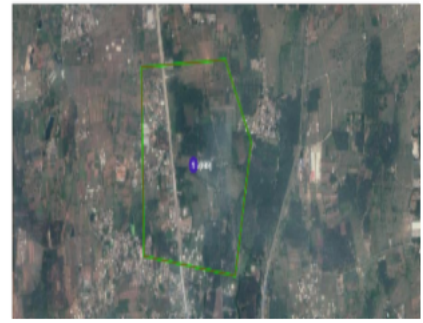

Nazri Naksha

Google Map View