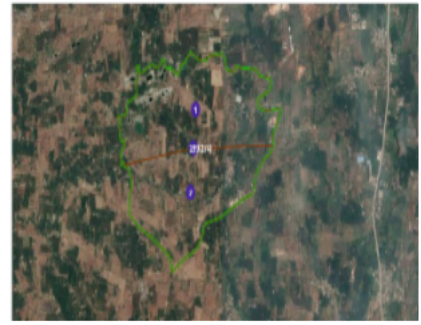

Nazri Naksha

Google Map View