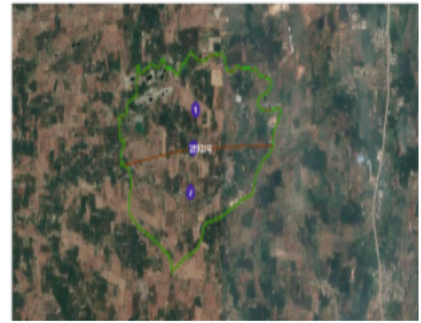

Nazri Naksha

Google Map View