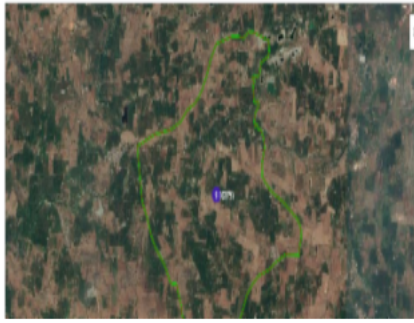

Nazri Naksha

Google Map View