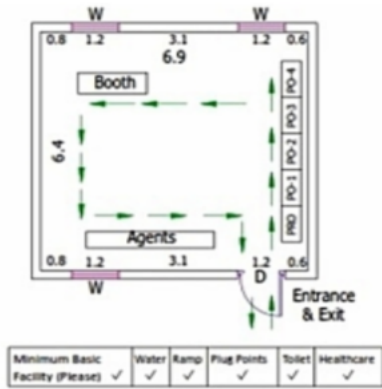

Nazri Naksha

Google Map View

Polling Station Building Front View

Polling Station Front View

Cad View

Key MAP View