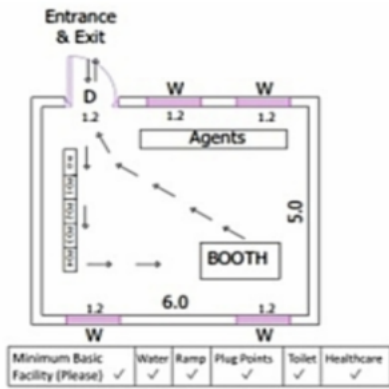

Nazri Naksha

Google Map View

Polling Station Building Front View

Polling Station Front View

Cad View

Key MAP View