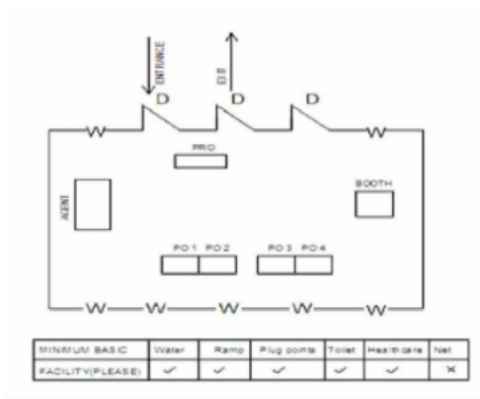

Nazri Naksha

Google Map View

Polling Station Building Front View

Polling Station Front View

Cad View

Key MAP View