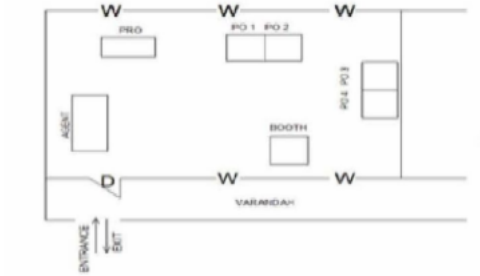

**Google Map View**

**Polling Station Building Front View**

**Polling Station Front View**

**Cad View**

MINIMUM BASIC	Water	Ramp	Plug points	Toilet	Healthcare	Net
FACILITY(PLEASE)	✓	✓	✓	✓	✓	X

**Key MAP View**