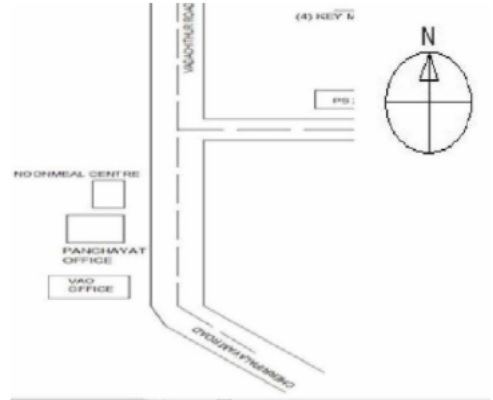

**Google Map View**

**Polling Station Building Front View**

**Polling Station Front View**

**Cad View**

MINIMUM BASIC	Water	Ramp	Plug points	Toilet	Healthcare	Net
FACILITY(PLEASE)	✓	✓	✓	✓	✓	X

**Key MAP View**