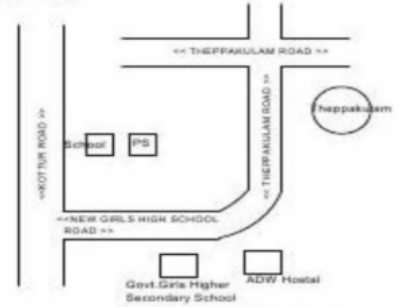

Key MAP View

(4) KEY MAP

- (a) Landmarks
- (b) Road Names
- (c) Traffic Flow