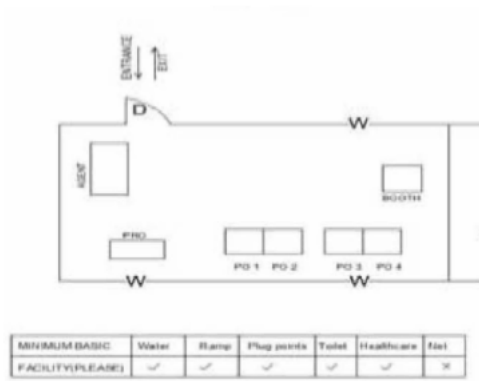

Nazri Naksha

Google Map View

Polling Station Building Front View

Polling Station Front View

Cad View

Key MAP View