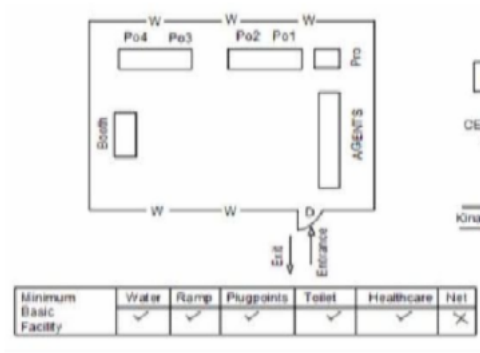

Nazri Naksha

Google Map View

Polling Station Building Front View

Polling Station Front View

Cad View

Key MAP View