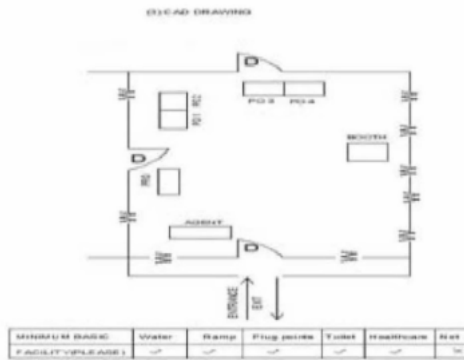

Nazri Naksha

Google Map View

Polling Station Building Front View

Polling Station Front View

Cad View

Key MAP View