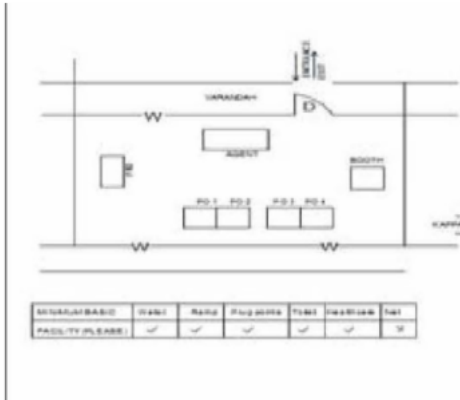

Nazri Naksha

Google Map View

Polling Station Building Front View

Polling Station Front View

Cad View

Key MAP View