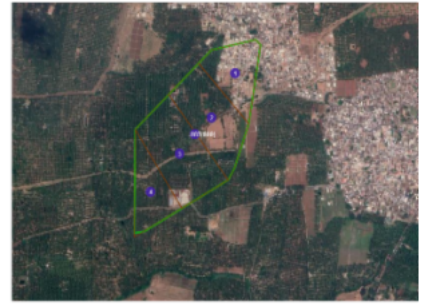

Nazri Naksha

Google Map View