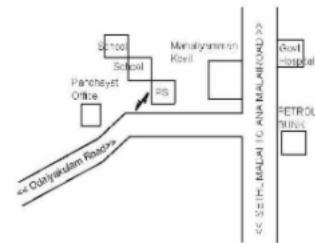

Cad View

Key MAP View

(4) KEY MAP

MINIMUM BASIC FACILITY? PLEASE ✓	WAY IN ✓	RAMP ✓	FLOOR EIGHT ✓	TOILET ✓	HEALTH CARE ✓

(a) Landmarks
(b) Road Names
(c) In the Hill