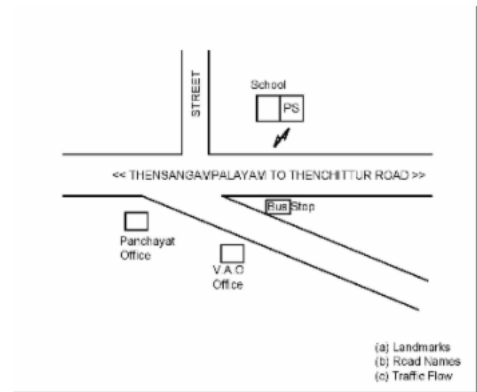

(a) Landmarks
(b) Road Names
(c) Traffic Flow