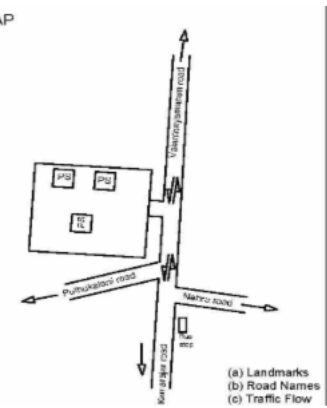

Nazri Naksha

Google Map View

Polling Station Building Front View

Polling Station Front View

Cad View

Key MAP View

(4) KEY MAP