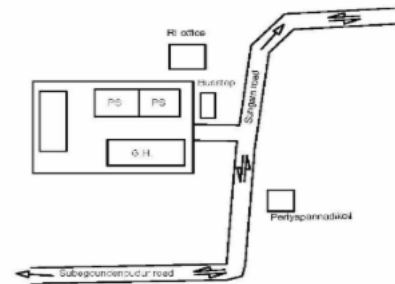

(4) KEY MAP

- (a) Landmarks
- (b) Road Names
- (c) Traffic Flow