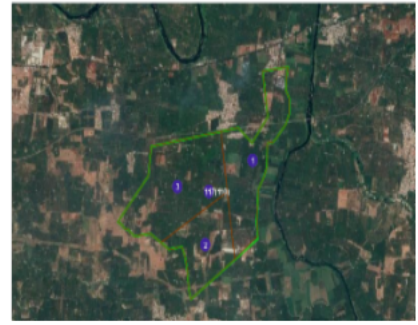

Nazri Naksha

Google Map View