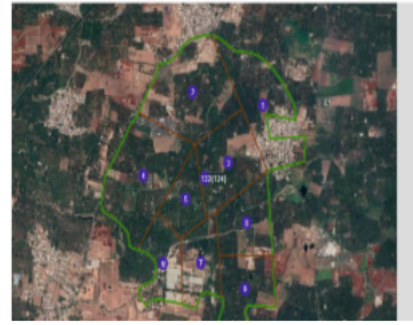

Nazri Naksha

Google Map View