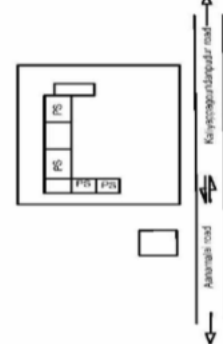

Key MAP View

(4) KEY MAP

- (a) Landmarks
- (b) Road Names
- (c) Traffic Flow