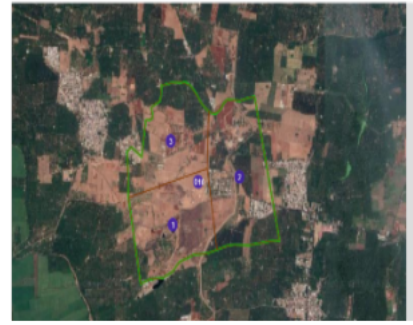

Nazri Naksha

Google Map View