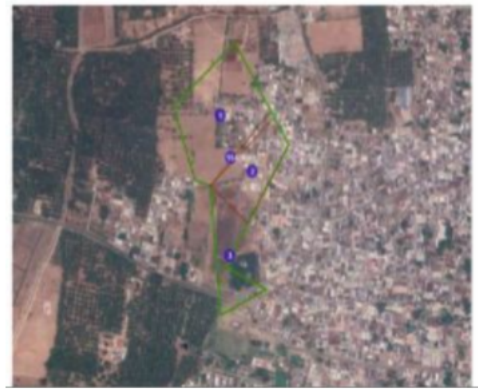

Nazri Naksha

Google Map View