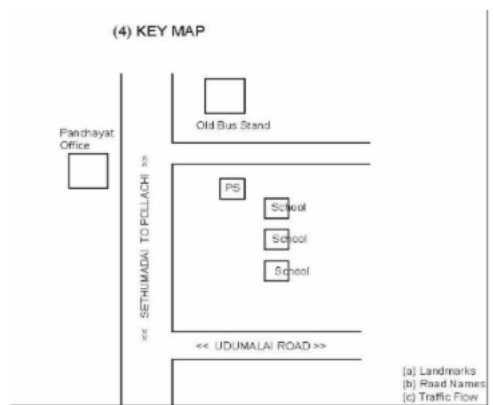

Nazri Naksha

Google Map View

Polling Station Building Front View

Polling Station Front View

Cad View

Key MAP View

(3) CAD DRAWING ELEVATION

MINIMUM BASIC FACILITY (PLEASE ✓)	WATER	RAMP	FLOOD POINT	TOILET	REAR CABLE
	✓	✓	✓	✓	✓

(4) KEY MAP