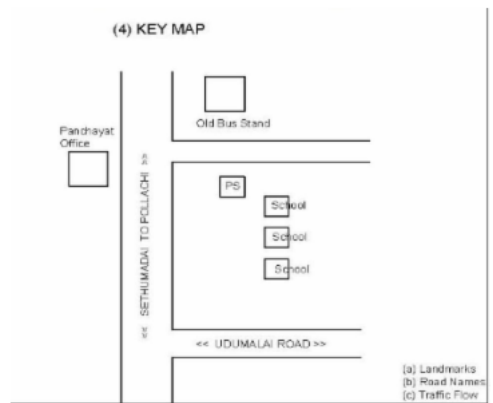

Nazri Naksha

Google Map View

Polling Station Building Front View

Polling Station Front View

Cad View

Key MAP View

(3) CAD DRAWING ELEVATION

MINIMUM BASIC FACILITY (PLEASE ✓)	WATER	RAMP	FLOOR POINT	TOILET	REAR CABLE
	✓	✓	✓	✓	✓

(4) KEY MAP