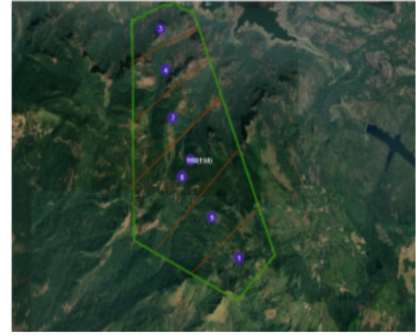

Nazri Naksha

Google Map View