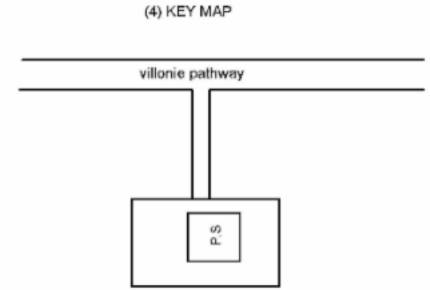

Cad View

Key MAP View

MINIMUM BASIC FACILITY (PLEASED)	WATER	SEWER	POLICE POINT	TOILET	HEALTH