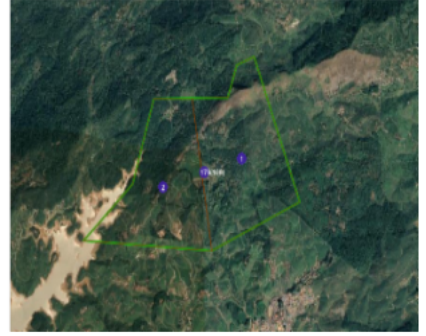

Nazri Naksha

Google Map View