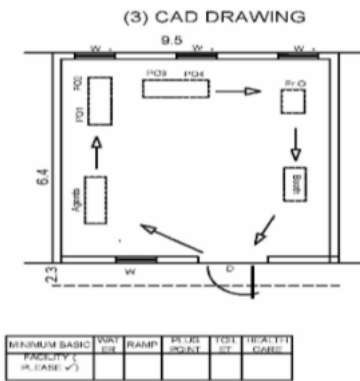

Nazri Naksha

Google Map View

Polling Station Building Front View

Polling Station Front View

Cad View

Key MAP View