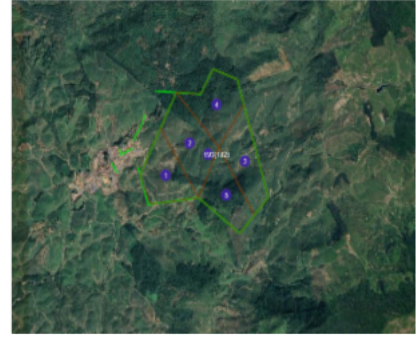

Nazri Naksha

Google Map View