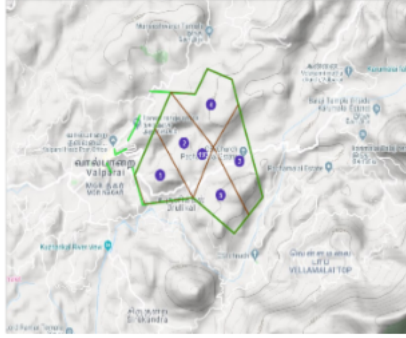

Nazri Naksha

Google Map View