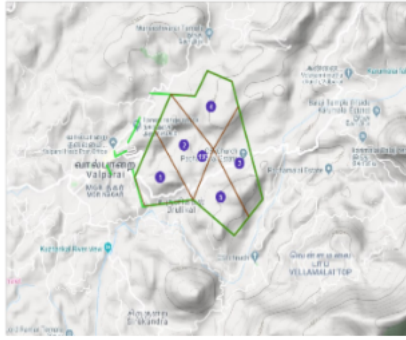

Nazri Naksha

Google Map View