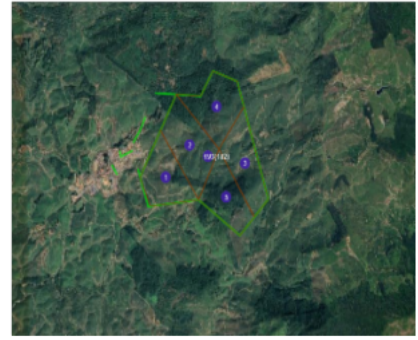

Nazri Naksha

Google Map View