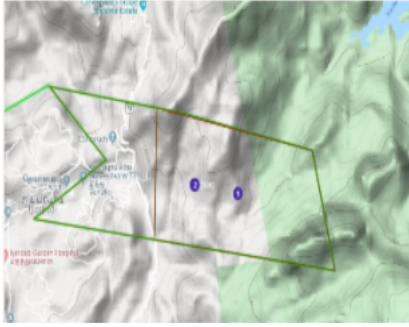

Nazri Naksha

Google Map View