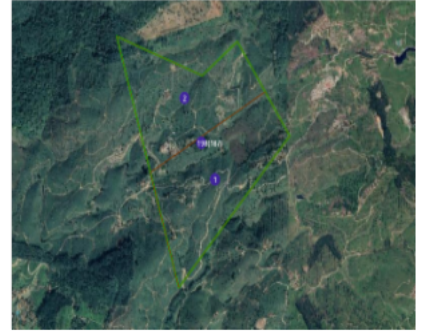

Nazri Naksha

Google Map View