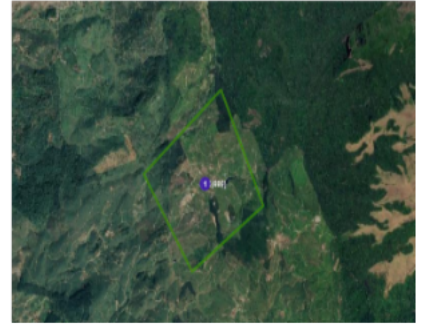

Nazri Naksha

Google Map View