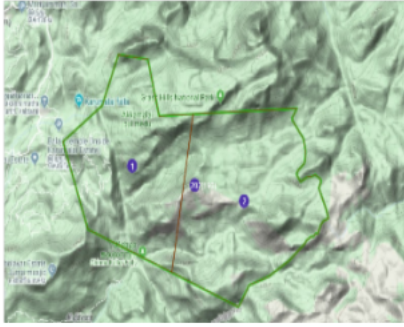

Nazri Naksha

Google Map View