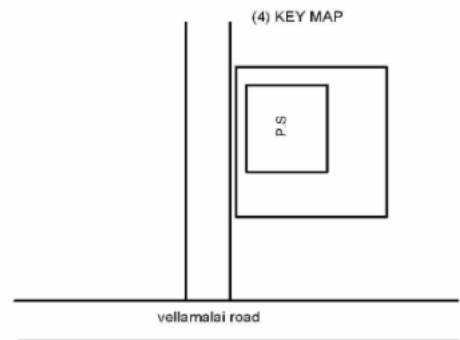

Cad View

Key MAP View

MINIMUM BASIC FACILITY (PLEASE ✓)	VOTER ID	RAMP	PLUG POINT	TOILET	HEALTH CARE