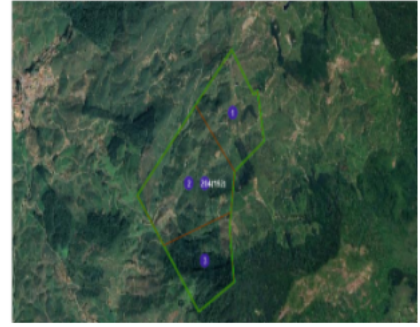

Nazri Naksha

Google Map View