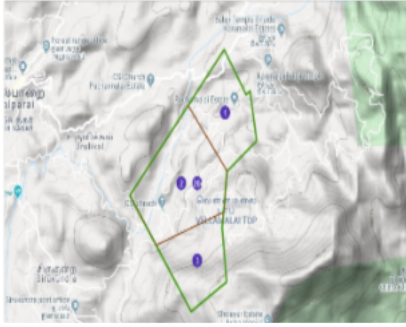

Nazri Naksha

Google Map View