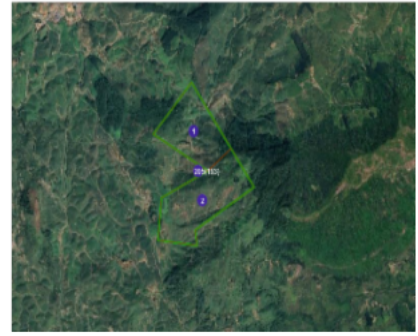

Nazri Naksha

Google Map View