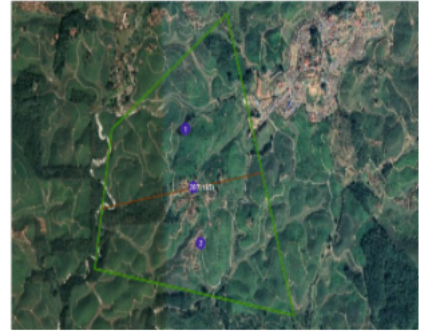

Nazri Naksha

Google Map View