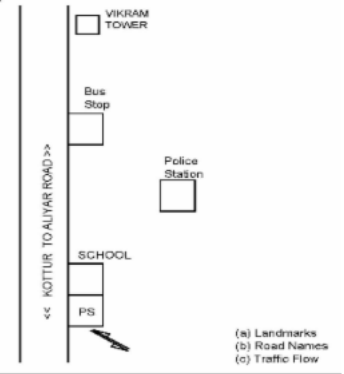

MINIMUM BASIC FACILITY (PLEASE)	WAIT BENCH	RAMP	FLOOR DOOR	TOILET	REACTIV CASE
	✓	✓	✓	✓	✓

(4) KEY MAP