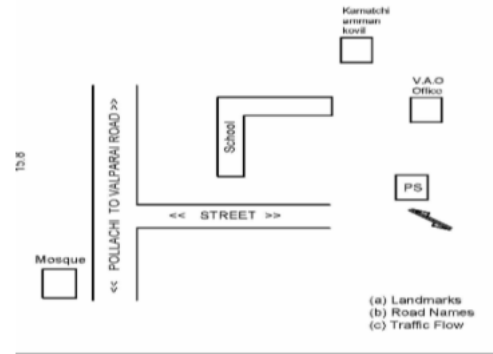

Nazri Naksha

Google Map View

Polling Station Building Front View

Polling Station Front View

Cad View

Key MAP View

(4) KEY MAP