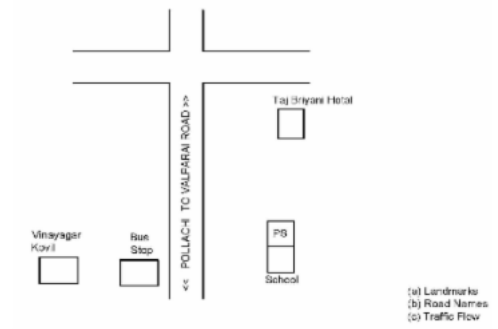

Nazri Naksha

Google Map View

Polling Station Building Front View

Polling Station Front View

Cad View

Key MAP View

(4) KEY MAP