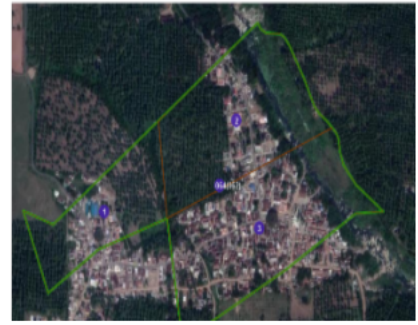

Nazri Naksha

Google Map View