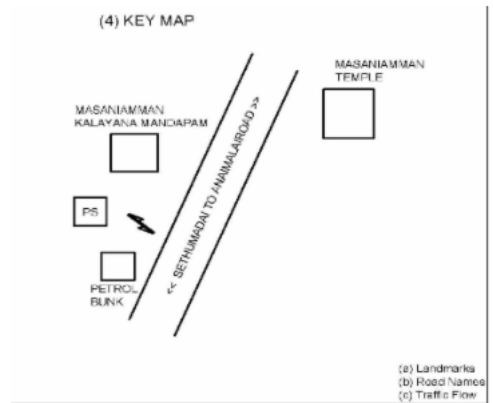

Key MAP View

(4) KEY MAP

(a) Landmarks
(b) Road Names
(c) Traffic Flow