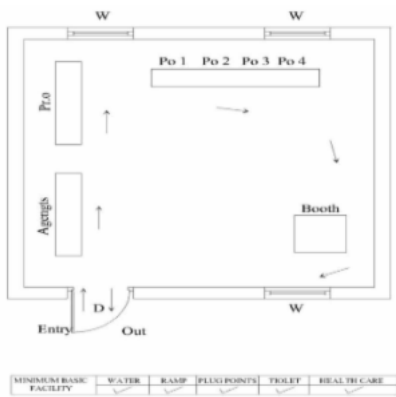

Nazri Naksha

Google Map View

Polling Station Building Front View

Polling Station Front View

Cad View

Key MAP View