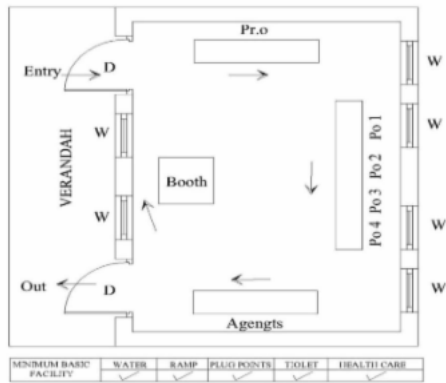

Nazri Naksha

Google Map View

Polling Station Building Front View

Polling Station Front View

Cad View

Key MAP View