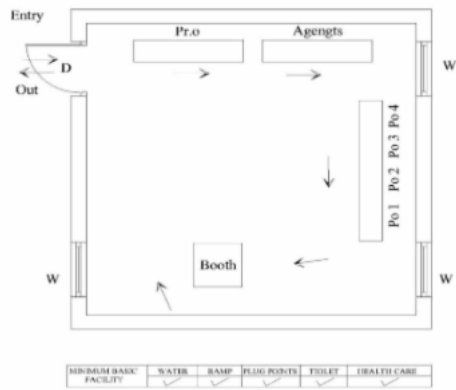

Nazri Naksha

Google Map View

Polling Station Building Front View

Polling Station Front View

Cad View

Key MAP View