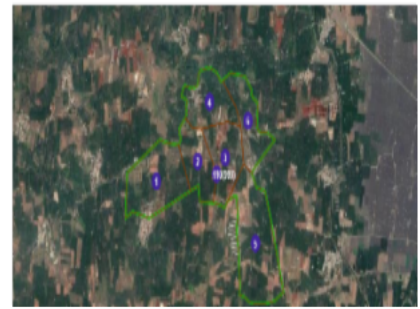

Nazri Naksha

Google Map View