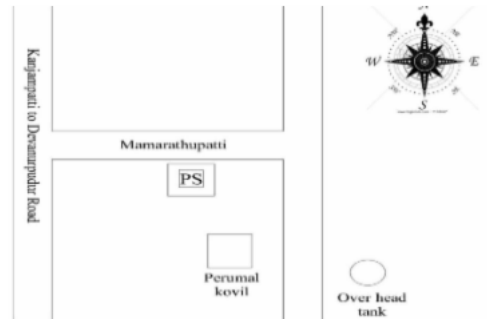

Google Map View

Polling Station Building Front View

Polling Station Front View

Cad View

MINIMUM BASIC FACILITY	WATER	RAMP	PLUG POINTS	TOILET	HEALTH CABIN
	✓	✓	✓	✓	✓

Key MAP View

(a) Landmarks
(b) Road Names
(c) Traffic Flow