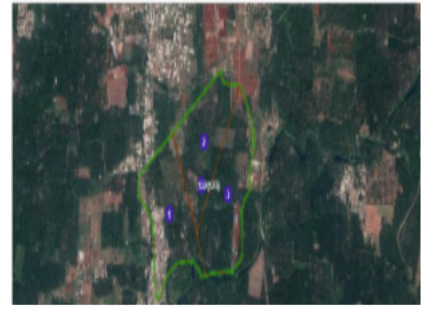

Nazri Naksha

Google Map View