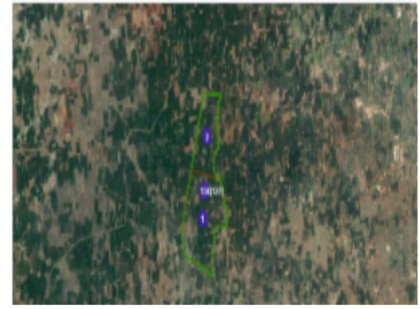

Nazri Naksha

Google Map View