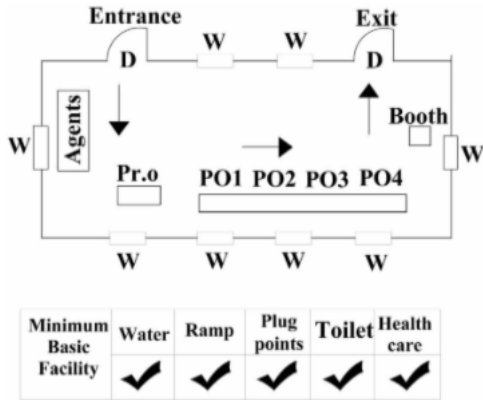

Nazri Naksha

Google Map View

Cad View