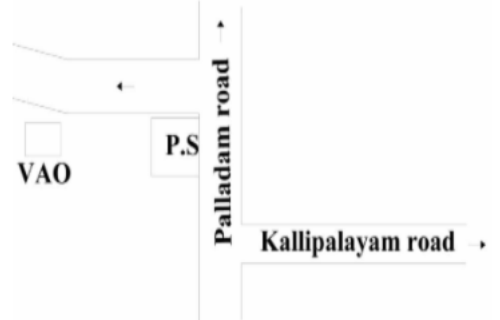

Nazri Naksha

Google Map View